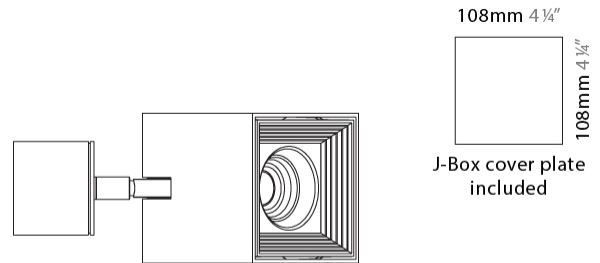

PROJECT	_____
TYPE	_____
SPECIFIER	_____
QUANTITY	_____
DATE	_____

DAU SINGLE ADJUSTABLE SURFACE

D92188R9-

base number Finish
Options

1. To build a product code in our configurator select the specify button on the base model # product page
2. To build a manual product code on this datasheet choose from the options listed below in blue font and add the suffix to the base model #

GENERAL

Series: Dau
Subseries: Dau Single Adjustable
Brand: Milan
Division: Design
Mounting Type: Surface
Subcategory: Spots

PHYSICAL

Shape: Cube
Length (mm): 80
Length (in): 3 1/8
Width (mm): 80
Width (in): 3 1/8
Height (mm): 86
Height (in): 3 3/8
Max. Overall Height (mm): 164
Max. Overall Height (in): 6 7/16
Light Distribution: Adjustable / Direct
Fixture Finish: BAL / MWL / BSL
Fixture Material: Extruded Aluminum

ELECTRICAL

Lamp Type: LED
Input Wattage (W): 10
Total Output Wattage (W): 9.3
Dimming: Tri-Mode (Non-Dimming and Phase Dimming (120Vac only) and 0-10V Dimming)
Driver Included: No
Driver Location: Remote
Driver Type: Constant Current - 120 / 277Vac
Driver Class: Class 2
Input Voltage (V): 120 - 277
Constant Current (MA): 350

LED

Number of LEDs: 1
Color Temperature (°K): 3000
Max. Delivered Lumen (lm): 956
CRI: >90 CRI
Lamp Life (hrs): 50000

OPTICAL

Optic°: 50
Adjustability: Rotational 300°; Tilt 90°

RATINGS AND CERTIFICATIONS

Certified By: Certified for North American Standards
IP rating: IP20