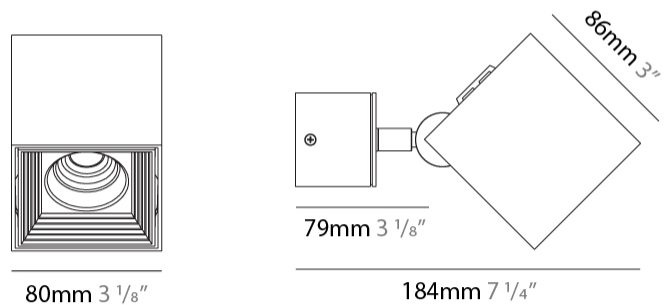

PROJECT	_____
TYPE	_____
SPECIFIER	_____
QUANTITY	_____
DATE	_____

DAU SINGLE ADJUSTABLE SURFACE

D92188R9-

base number Finish
Options

1. To build a product code in our configurator select the specify button on the base model # product page
2. To build a manual product code on this datasheet choose from the options listed below in blue font and add the suffix to the base model #

GENERAL

Series: Dau
Subseries: Dau Single Adjustable
Brand: Milan
Division: Design
Mounting Type: Surface
Subcategory: Spots

PHYSICAL

Shape: Cube
Length (mm): 80
Length (in): 3 1/8
Width (mm): 80
Width (in): 3 1/8
Height (mm): 86
Height (in): 3 3/8
Max. Overall Height (mm): 164
Max. Overall Height (in): 6 7/16
Light Distribution: Adjustable / Direct
Fixture Finish: BAL / MWL / BSL
Fixture Material: Extruded Aluminum

ELECTRICAL

Lamp Type: LED
Input Wattage (W): 10
Total Output Wattage (W): 9.3
Dimming: Tri-Mode (Non-Dimming and Phase Dimming (120Vac only) and 0-10V Dimming)
Driver Included: No
Driver Location: Remote
Driver Type: Constant Current - 120 / 277Vac
Driver Class: Class 2
Input Voltage (V): 120 - 277
Constant Current (MA): 350

LED

Number of LEDs: 1
Color Temperature (°K): 3000
Max. Delivered Lumen (lm): 956
CRI: >90 CRI
Lamp Life (hrs): 50000

OPTICAL

Optic°: 50
Adjustability: Rotational 300°; Tilt 90°

RATINGS AND CERTIFICATIONS

Certified By: Certified for North American Standards
IP rating: IP20